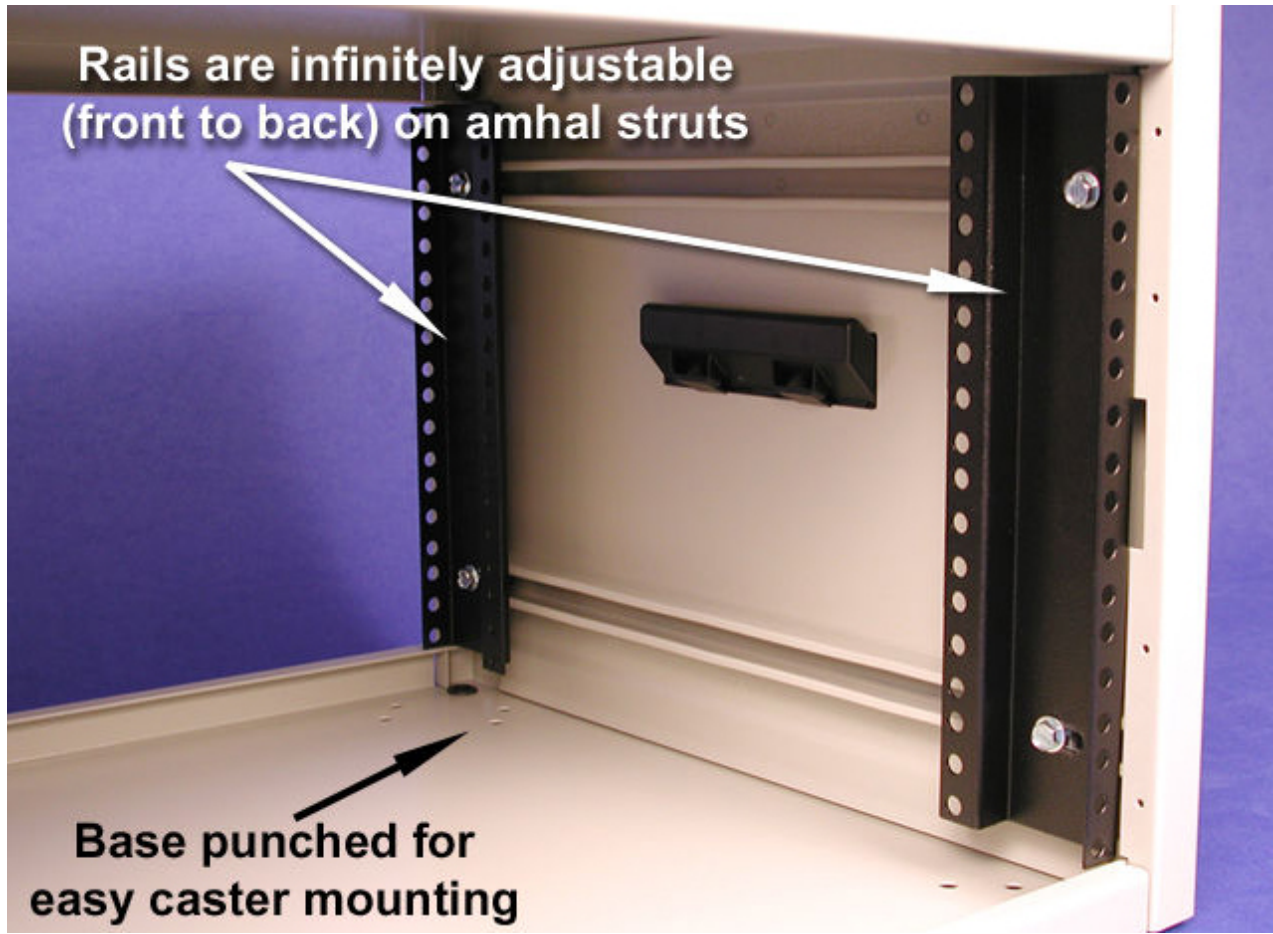

### Features:

- Constructed in 16-gauge steel.
- Two pairs of adjustable depth 19" EIA compliant round hole punched rails.
- Includes rubber feet, two lifting handles, a starter pack of (16) 10-32 clip nuts.
- Simple assembly using one bolt in each corner to lock the sides to the top and bottom (hardware included).
- The front and back lip are .585" (14 mm) so usable depth is reduced by 1.17" (30 mm).
- Tested to nearly double the suggested load rating of 800 lbs (363 kg).
- Finished in textured RAL9005 black or RAL 7035 light gray powder paint.
- Knockdown design ships unassembled for easy handling and shipping protection.
- TAA-compliant for GSA Schedule purchases.
- RoHS Compliant.
- Manufactured in North America within an ISO 9001:2015 certified facility.

### Accessories

- Solid Locking Door
- 10-32 Mounting Screw and Clip Nut Combo-Pack
- Fixed Side Support Angles
- PDUs and Outlet Strips
- Rack Mount Locking Storage Drawer

**RCHS (Solid Sides)**

Part No. Black	Part No. RAL 7035 Light Gray	Overall Dimensions			Rack Units	Usable Mounting Dimensions			Included Clip Nuts and Screws
		Height	Width	Depth		Height	Width	Depth	
RCHS1900817BK1	RCHS1900817LG1	10.75	21.00	17.50	5U	8.75	19.00	16.25	8
RCHS1901017BK1	RCHS1901017LG1	12.50	21.00	17.50	6U	10.50	19.00	16.25	16
RCHS1901417BK1	RCHS1901417LG1	16.00	21.00	17.50	8U	14.00	19.00	16.25	16
RCHS1901717BK1	RCHS1901717LG1	19.50	21.00	17.50	10U	17.50	19.00	16.25	16