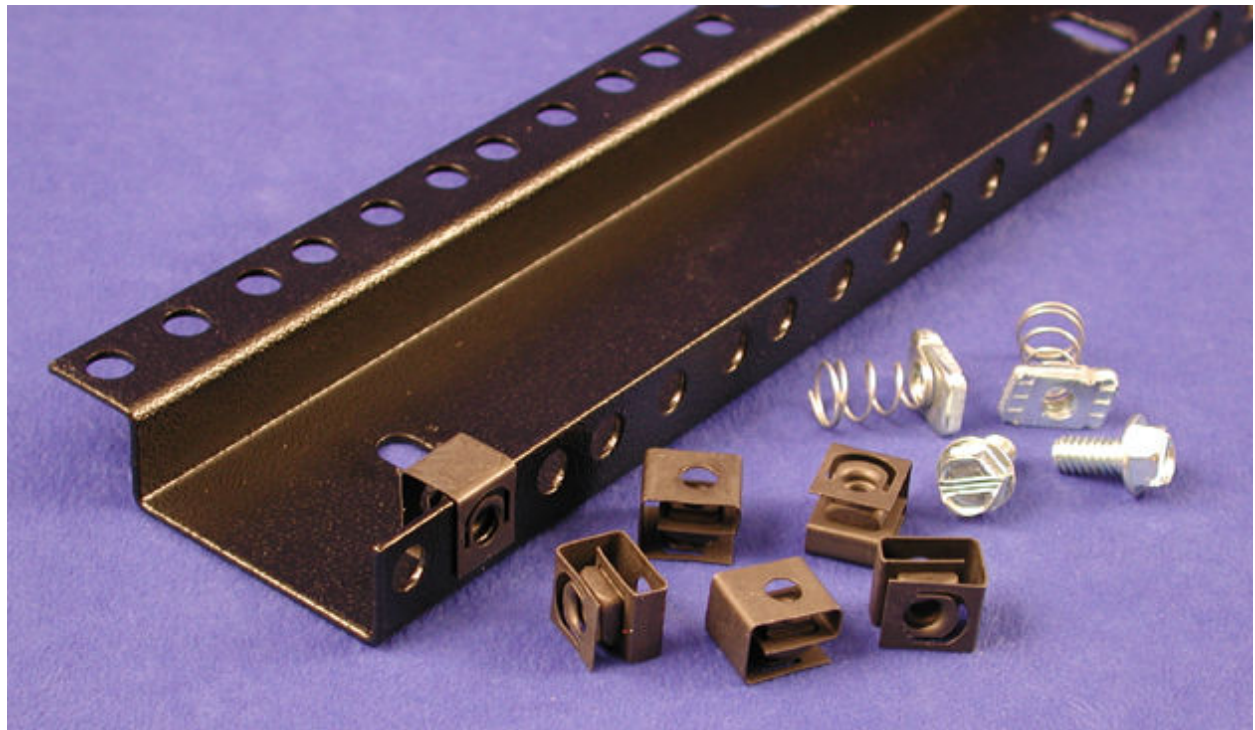

### Features:

- Constructed in 16-gauge steel.
- Two pairs of adjustable depth 19" EIA compliant round hole punched rails.
- Includes rubber feet, two lifting handles, a starter pack of (16) 10-32 clip nuts.
- Simple assembly using one bolt in each corner to lock the sides to the top and bottom (hardware included).
- The front and back lip are .585" (14 mm) so usable depth is reduced by 1.17" (30 mm).
- Tested to nearly double the suggested load rating of 800 lbs (363 kg).
- Finished in textured RAL9005 black or RAL 7035 light gray powder paint.
- Knockdown design ships unassembled for easy handling and shipping protection.
- TAA-compliant for GSA Schedule purchases.
- RoHS Compliant.
- Manufactured in North America within an ISO 9001:2015 certified facility.

### Accessories

- Solid Locking Door
- 10-32 Mounting Screw and Clip Nut Combo-Pack
- Fixed Side Support Angles
- PDUs and Outlet Strips
- Rack Mount Locking Storage Drawer

**RCHS (Solid Sides)**

Part No. Black	Part No. RAL 7035 Light Gray	Overall Dimensions			Rack Units	Usable Mounting Dimensions			Included Clip Nuts and Screws
		Height	Width	Depth		Height	Width	Depth	
RCHS1900817BK1	RCHS1900817LG1	10.75	21.00	17.50	5U	8.75	19.00	16.25	8
RCHS1901017BK1	RCHS1901017LG1	12.50	21.00	17.50	6U	10.50	19.00	16.25	16
RCHS1901417BK1	RCHS1901417LG1	16.00	21.00	17.50	8U	14.00	19.00	16.25	16
RCHS1901717BK1	RCHS1901717LG1	19.50	21.00	17.50	10U	17.50	19.00	16.25	16