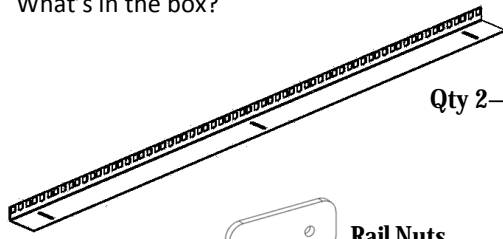

Rail Nuts

Tools needed:

What's in the box?

Qty 2—Vertical Rails